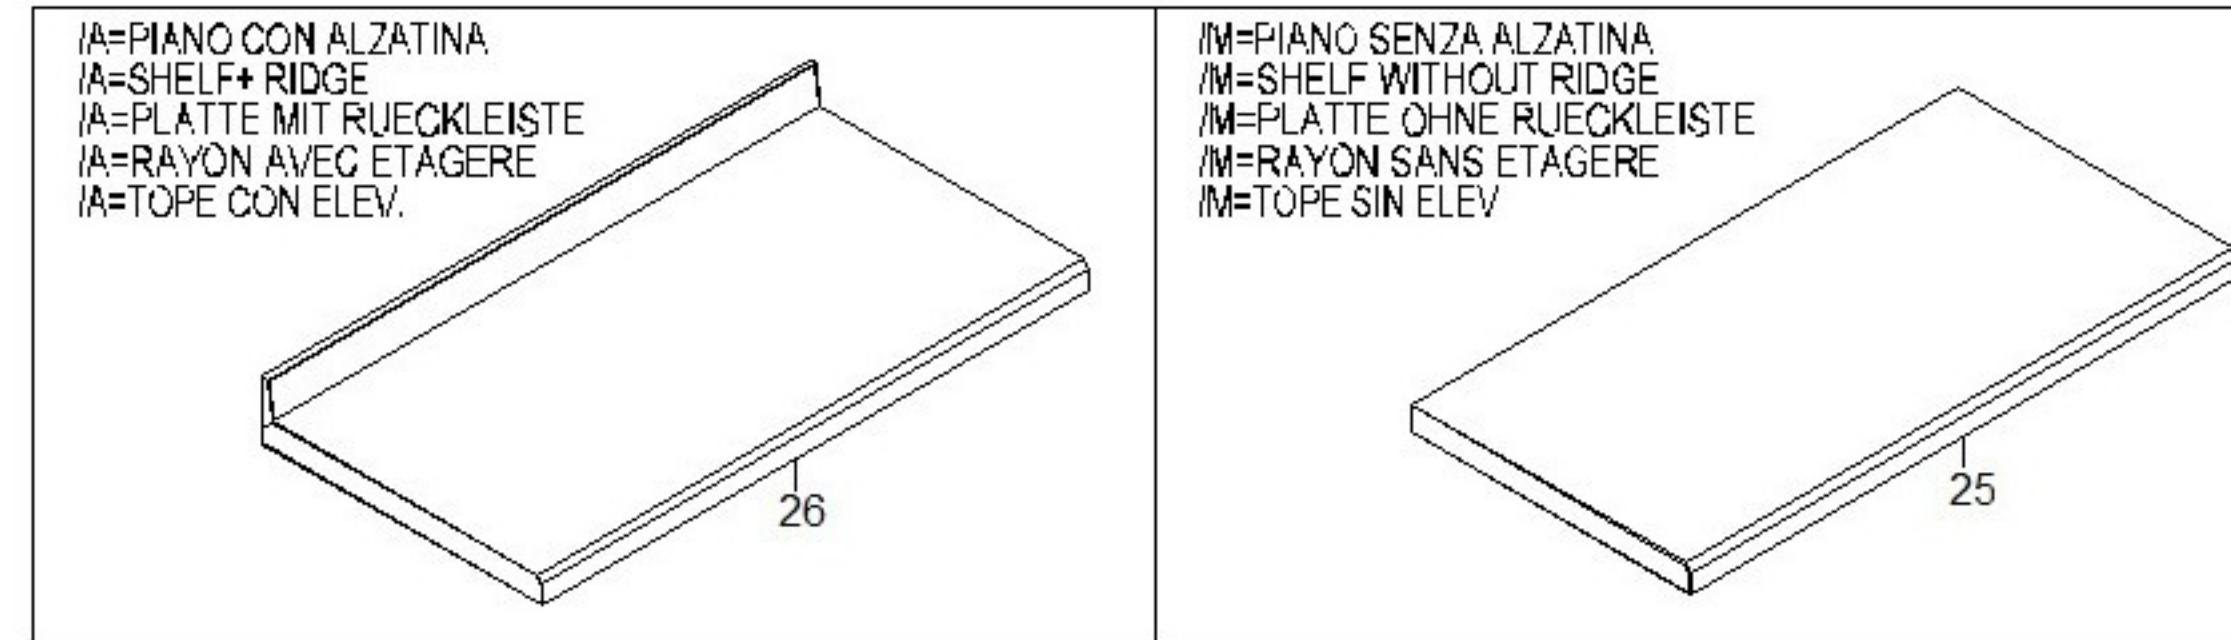

ANGELO PO - BASE REFRIGERATA TN It.433, 2 PORTINE+4 CASSETTI
6TEB13A - 15-06-2008 » 14-05-2010

Modello Typ Model Modelle Modelo

		6TEA 6TEAA 6TEAM	6TEA2 6TEA2A 6TEA2M	6TEA11 6TEA11A 6TEA11M	6TEA13 6TEA13A 6TEA13M	6TEB 6TEBA 6TEBM	6TEB2 6TEB2A 6TEB2M	6TEB4 6TEB4A 6TEB4M	6TEB11 6TEB11A 6TEB11M	6TEB13 6TEB13A 6TEB13M	6TEC 6TECA 6TECM	6TEC2 6TEC2A 6TEC2M	6TEC4 6TEC4A 6TEC4M	6TEC11 6TEC11A 6TEC11M	6TEC22 6TEC22A 6TEC22M	6TEC13 6TEC13A 6TEC13M
Num.cassetti	1/2	1	1	1	1	1	1	1	1	1	1	1	1	1	1	1
Schublad	1/2SUP	-	1	-	-	-	1	2	-	-	-	1	2	-	-	-
Drawers	1/2INF	-	1	-	-	-	1	2	-	-	-	1	2	-	-	-
Tiroirs	1/3	-	-	1	3	-	-	-	1	3	-	-	-	1	2	3
Gabetas	2/3	-	-	1	-	-	-	-	1	-	-	-	-	1	2	-
Porte Türen Doors Portes Puertas		2	1	1	1	3	2	1	2	2	4	3	2	3	2	3