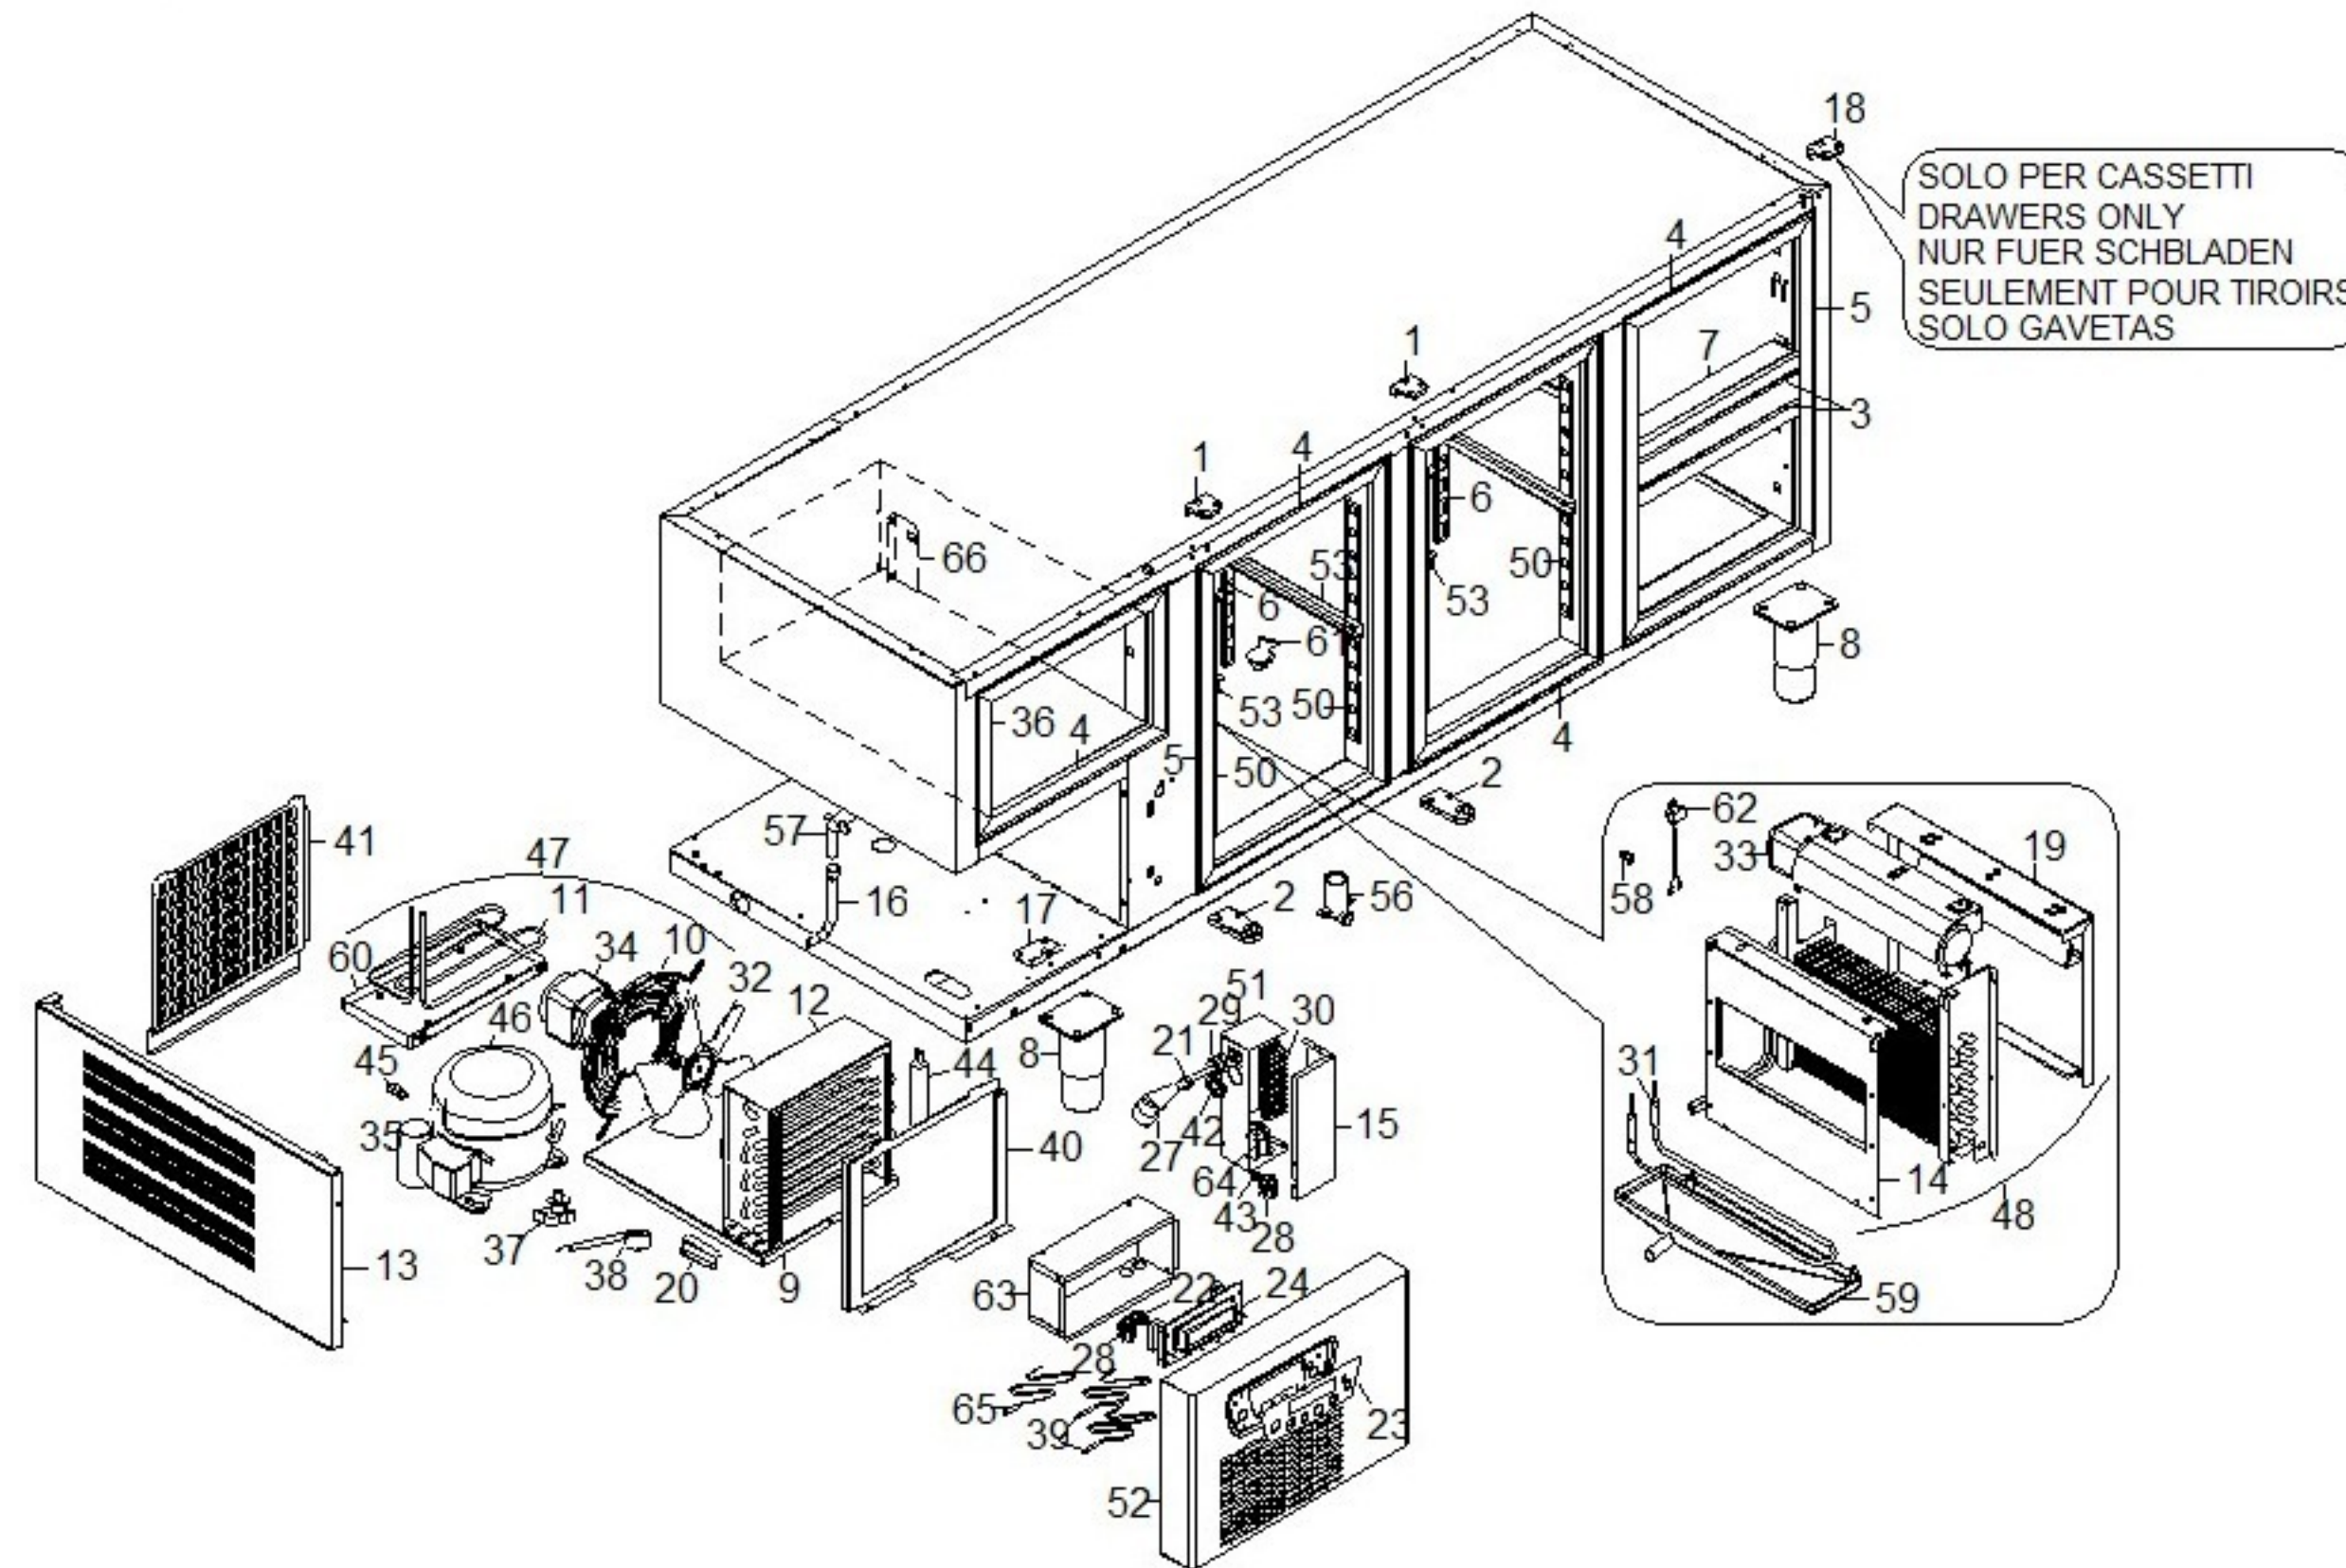

ANGELO PO - BASE REFRIGERATA TN It.433, 2 PORTINE+4 CASSETTI
6TEB13A - 15-06-2008 » 14-05-2010

Modello Typ Model Modelle Modelo

		6TEA 6TEAA 6TEAM	6TEA2 6TEA2A 6TEA2M	6TEA11 6TEA11A 6TEA11M	6TEA13 6TEA13A 6TEA13M	6TEB 6TEBA 6TEBM	6TEB2 6TEB2A 6TEB2M	6TEB4 6TEB4A 6TEB4M	6TEB11 6TEB11A 6TEB11M	6TEB13 6TEB13A 6TEB13M	6TEC 6TECA 6TECM	6TEC2 6TEC2A 6TEC2M	6TEC4 6TEC4A 6TEC4M	6TEC11 6TEC11A 6TEC11M	6TEC22 6TEC22A 6TEC22M	6TEC13 6TEC13A 6TEC13M
Num.cassetti	1/2	1	1	1	1	1	1	1	1	1	1	1	1	1	1	1
Schublad	1/2SUP	-	1	-	-	-	1	2	-	-	-	1	2	-	-	-
Drawers	1/2INF	-	1	-	-	-	1	2	-	-	-	1	2	-	-	-
Tiroirs	1/3	-	-	1	3	-	-	-	1	3	-	-	-	1	2	3
Gabetas	2/3	-	-	1	-	-	-	-	1	-	-	-	-	1	2	-
Porte Türen Doors Portes Puertas		2	1	1	1	3	2	1	2	2	4	3	2	3	2	3